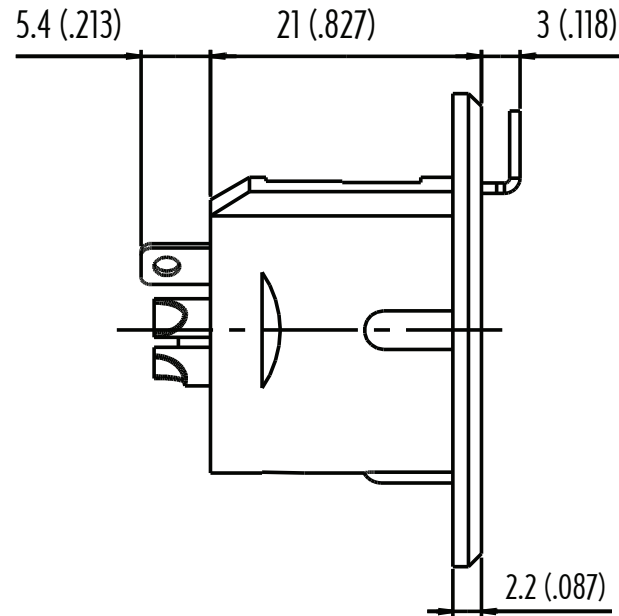

XLR PANEL SOCKET DIMENSIONS

PH 810-852-4242 info@littlite.com littlite.com littlitedirect.com

© Not to be reprinted without the permission of Littlite LLC. All designs, construction and other disclosures set forth herein are the property of Littlite LLC, and such information is provided to you in confidence. In accepting this information you agree not to reproduce it, to manufacture it, disclose it, or have it manufactured in whole or in part without written permission of Littlite LLC